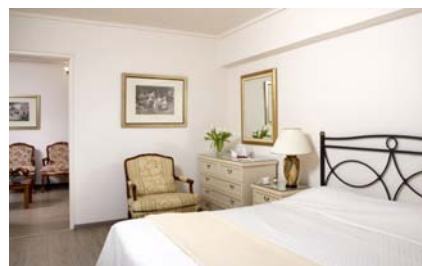

ACCOMMODATION

The Hotel has 100 rooms and suites (each suite with 2 double rooms and a sitting area). All rooms and suites have balconies with sea or pool view and have all been recently renovated.

HOTEL SERVICES

GUEST ROOM FACILITIES

Balcony with panoramic view of Vouliagmeni bay
or the swimming pool
Individually controlled air conditioning and heating
Bathroom with bathtub and shower
Bathroom phone and deluxe amenities
Remote controlled satellite and pay TV
LCD 26'' flat screen TV (in Suites and Superior rooms)
Hair dryer
Mini Hifi stereo system (in Suites and Senior Suites)
Fridge

Standard room

Superior room

Senior Suite